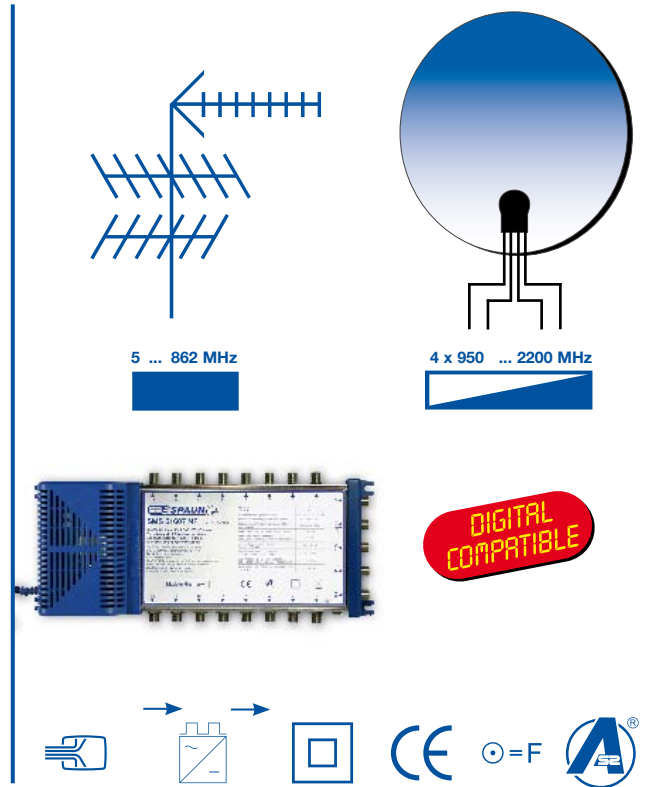

## 4 SAT IF signals compact multiswitch with passive terrestrial

**NEW**

- excellent price / performance ratio
- passive terrestrial input
- for Quattro-LNB
- horizontal or vertical mounting possibilities due to new power supply housing
- high output level for long cable runs
- for 8, 12 or 16 subscribers

## 4 SAT IF signal compact multiswitch with passive terrestrial for 8 / 12 or 16 subscribers

### Features:

- passive terrestrial input
- appropriate to DVB-T
- CATV capable
- for quattro LNB
- high output level for long cable runs
- integrated energy saving switch-mode power supply
- excellent price / performance ratio